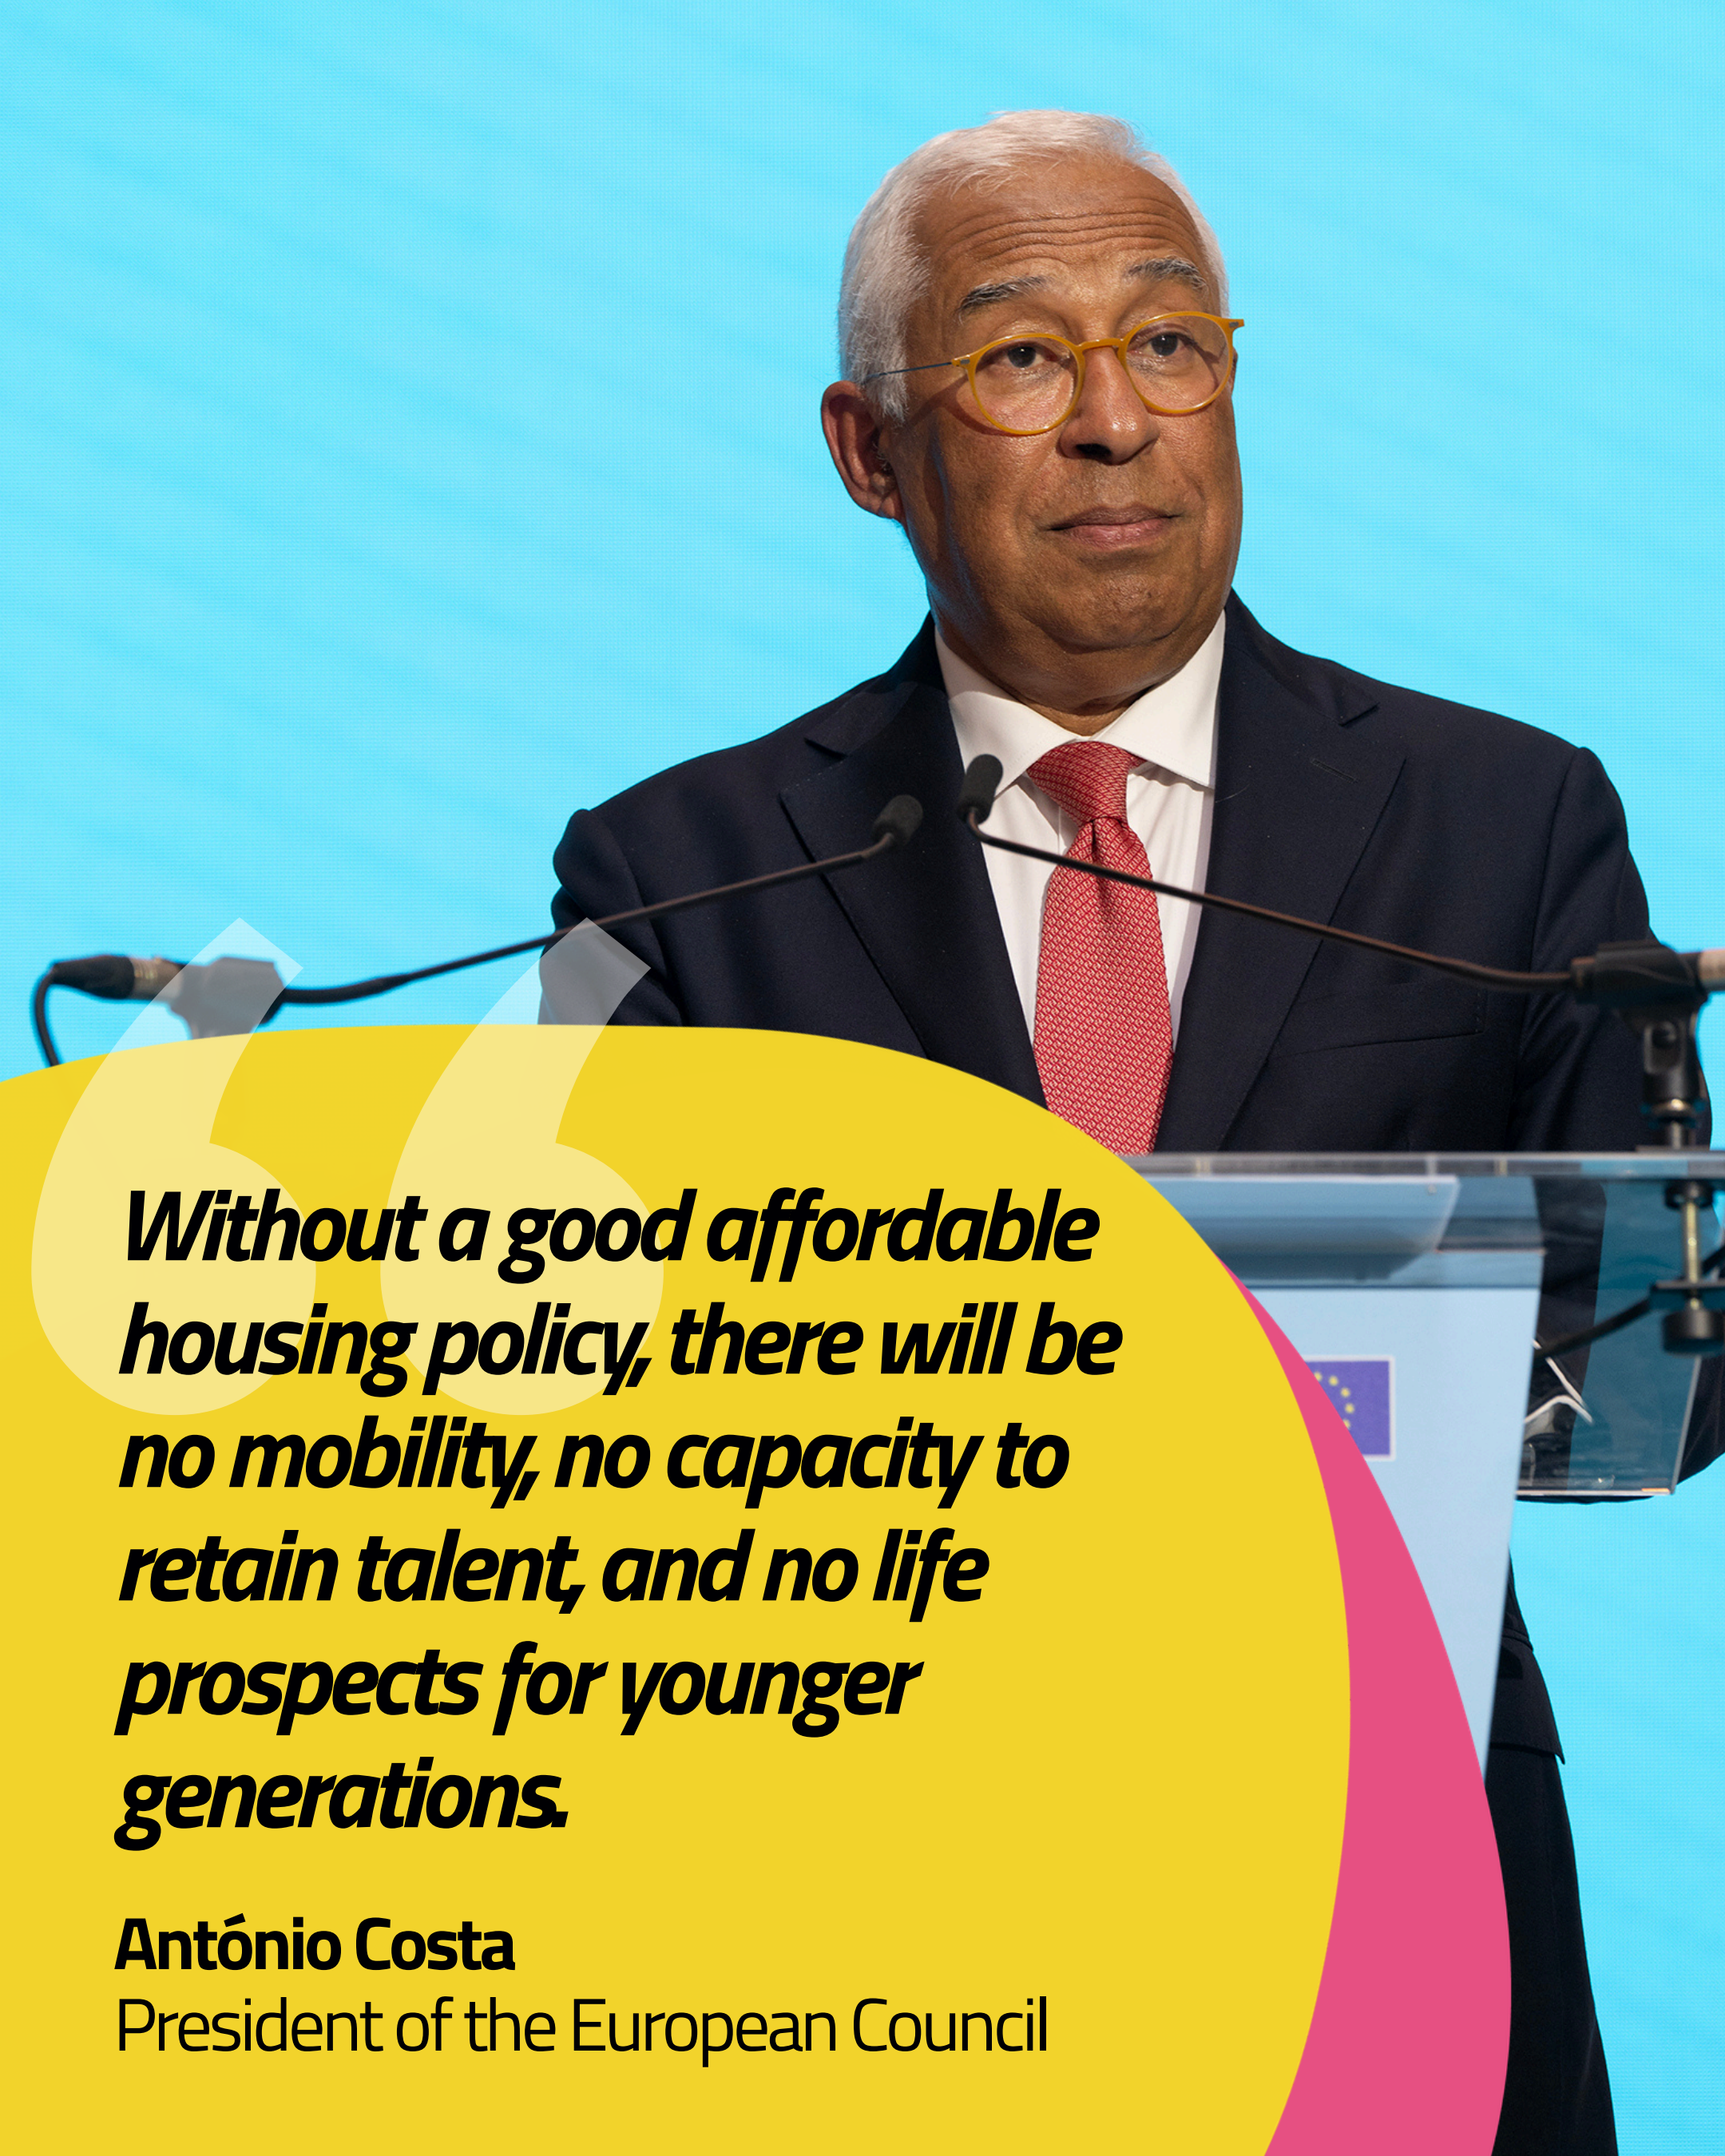

DAY 1 RECAP

HERE'S WHAT
HAPPENED YESTERDAY

**THE
FESTIVAL** of the
NEW EUROPEAN
BAUHAUS

Life. Spaces. Buildings.

A photograph of Ursula von der Leyen, President of the European Commission, speaking at a podium. She is wearing a green blazer and a pearl necklace. The background is a blue wall with a large white letter 'N' and a European Union flag. A large pink and yellow graphic overlay is in the bottom left corner.

A home is more than four walls and a roof, it is the foundation on which people build their lives, family, health, jobs, a sense of belonging.

Ursula von der Leyen

President of the European Commission

Without a good affordable housing policy, there will be no mobility, no capacity to retain talent, and no life prospects for younger generations.

António Costa

President of the European Council

A photograph of Nela Riehl, a woman with dark curly hair, wearing a yellow top, speaking at a podium. She is looking slightly to the right of the camera. The background is a bright blue wall. In the foreground, there is a large, semi-transparent pink circle containing white text. The text is a quote from her, written in a bold, italicized font. The quote is: "The NEB is not only a policy initiative. It is also a cultural, democratic and social project. It asks us to imagine a Europe where sustainability is beautiful, where beauty is inclusive, and where inclusion is intrinsic to the spaces we live in." Below the quote, her name and title are listed in a white, sans-serif font.

The NEB is not only a policy initiative. It is also a cultural, democratic and social project. It asks us to imagine a Europe where sustainability is beautiful, where beauty is inclusive, and where inclusion is intrinsic to the spaces we live in.